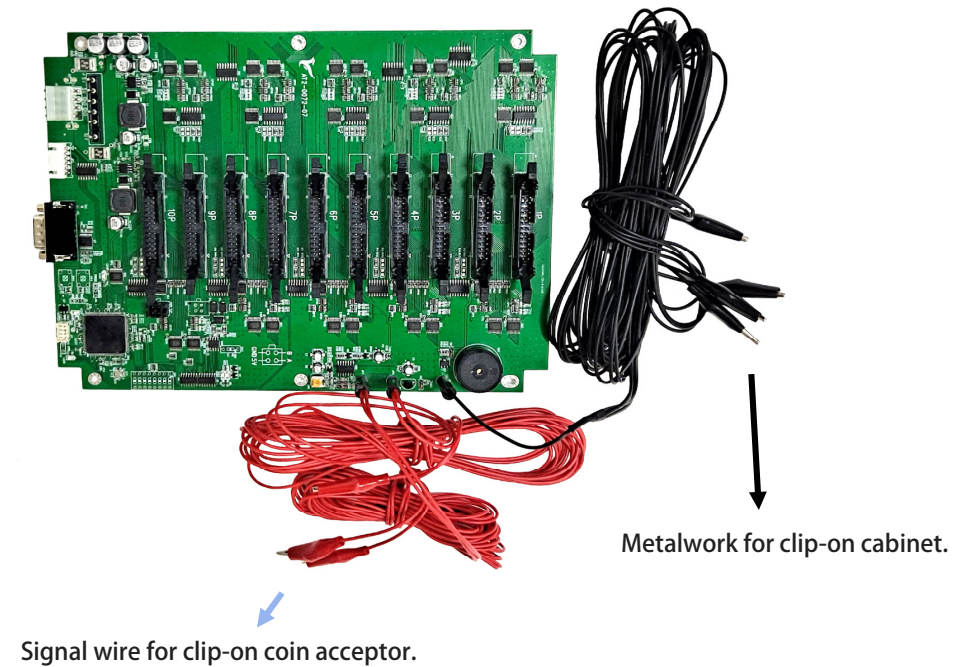

# Cable Definition

Up	1	2	Down
Left	3	4	Right
Raise bet	5	6	Shoot
Coin in	7	8	Key in
Key out	9	10	Pay out
Ticket SW	11	12	Hopper SW
Ticket SSR	13	14	Hopper SSR
Shoot lamp	15	16	Raise bet lamp
+12V	17	18	+12V
+12V	19	20	+12V
+5V	21	22	Ground
Ground	23	24	Ground
Ground	25	26	Ground