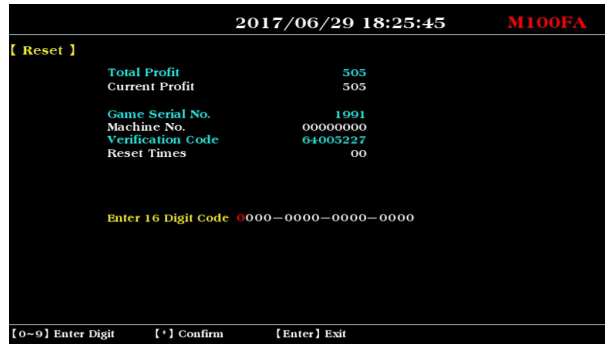

Report & Reset

- Press “Enter” to enter the “System Operation” menu.
- Select “Report” or “Reset” , enter the page.

- Report the information on the page to your agent to get the Digit Code.
- Enter the reported Digit Code and press the “*” .
- The screen displays "Password Correct", complete the “Report” or “Reset” process .

CAUTION

The data of “Total Profit” and “ Current Profit” in the “Reset” page is generated Instantly. **Don’ t return to the game state before complete the “Reset” process .** That will lead to changes in the data, the reported Digit Code can not be used.

Game Description

★【Game play instructions】

《Ocean Christmas》 Based on the marine fishing theme of the plane LCD monitor — lottery-type game, the game uses a high-definition screen design, support 2 / 3 / 4 / 6 / 8 / 10 while online games. **21** different types of fish, **11 kinds of powerful special weapons**, a clear definition and a detailed undersea scene. It’ s the most popular game machine in your game center.

★【Game Features Description】

- **Special item— Floating in the field. Attack them to release special power!!**

- **Christmas Gift→** Catch any fish may drop socks. One sock can play Christmas Gift one time.
- **Christmas Star→** Hit it may drop gifts . Get Christmas star will attack the fishes on the field.
- **Frosty Snowman→** The fishes in the Snowman's path will be frozen.
- **Happy Bell→** Launching multiple sound wave attacks.
- **Squid King→** Attack the fishes on the field with the Squid King's tentacles.
- **Shining Pearl→** Pearl's magic will attack the fishes in the range.
- **Rumble Fish→** Blasting on the seabed.
- **Chain Lightning→** Attack fishes in the field continuously.
- **Fish King→** Catch all same kind of fishes.
- **Lucky Cat→** The golden dragon may catch Lucky Cat.

- **Special Fish**

- **Lucky Fish→** When killing the lucky fish, the player will get an **x2~x5** Bonus reward for any kind of fish.