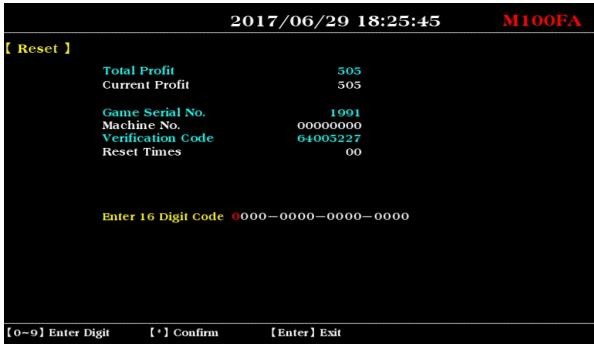

Report & Reset

- Press “Enter” to enter the “System Operation” menu.
- Select “Report” or “Reset” , enter the page.

- Report the information on the page to your agent to get the Digit Code.
- Enter the reported Digit Code and press the “*” .
- The screen displays "Password Correct", complete the “Report” or “Reset” process .

! CAUTION

The data of “Total Profit” and “ Current Profit” in the “Reset” page is generated Instantly. **Don’ t return to the game state before complete the “Reset” process** . That will lead to changes in the data, the reported Digit Code can not be used.